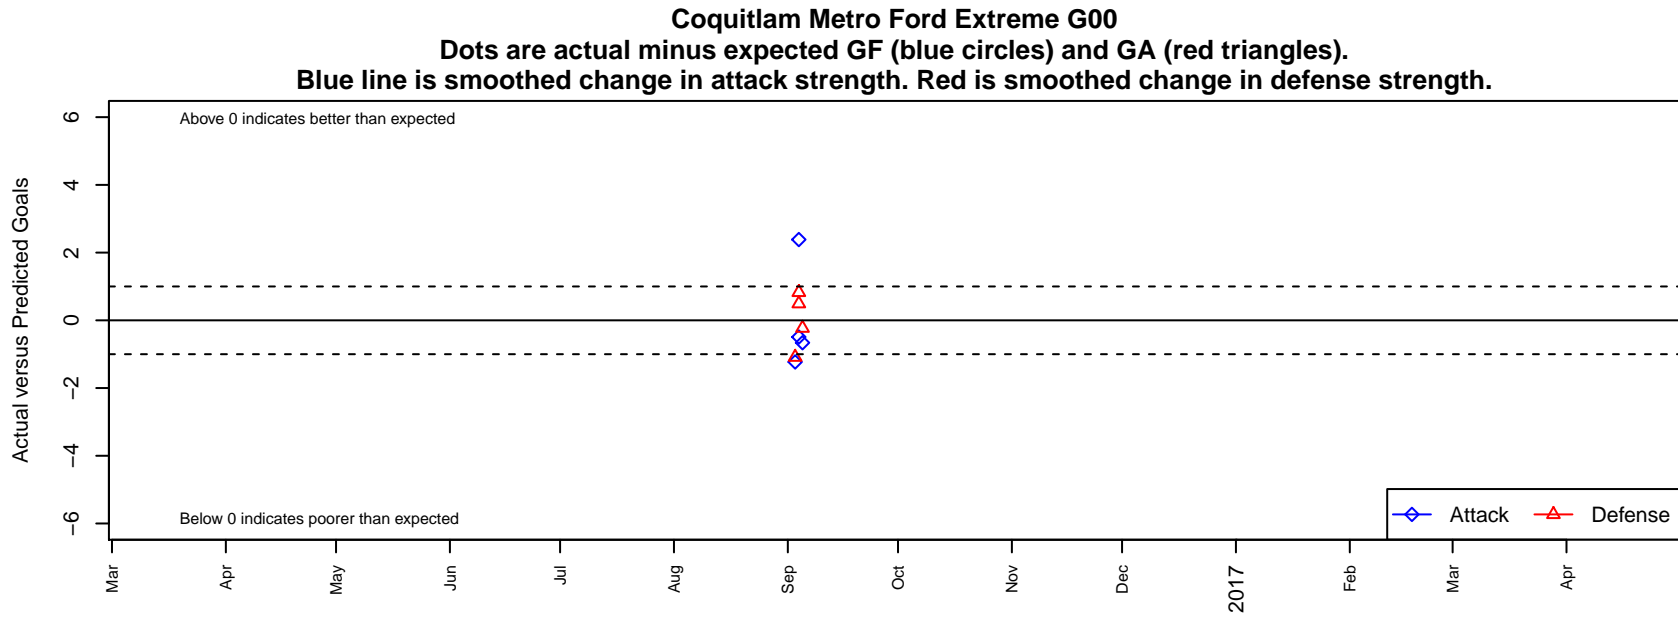

Coquitlam Metro Ford Extreme G00

, BC
G00 total strength=2098
attack=133.46 defense=60.33

alt names used:
CMFSC – EXTREME (CANADA)

Venues played:
2016 SX Cup U17 Metro – Tier 2 U17

date	home		away		venue	pred.home	pred.away
2016-09-05	NSGSC Renegades G00	3	Coquitlam Metro Ford Extreme G00	1	2016 SX Cup U17 Metro – Tier 2 U17	2.77	1.66
2016-09-04	Coquitlam Metro Ford Extreme G00	2	Calgary Northside Azzurri G00	1	2016 SX Cup U17 Metro – Tier 2 U17	2.49	1.49
2016-09-04	Calgary Blizzard Porto G00	1	Coquitlam Metro Ford Extreme G00	4	2016 SX Cup U17 Metro – Tier 2 U17	1.83	1.61
2016-09-03	Mountain United FC G00	2	Coquitlam Metro Ford Extreme G00	2	2016 SX Cup U17 Metro – Tier 2 U17	0.91	3.23